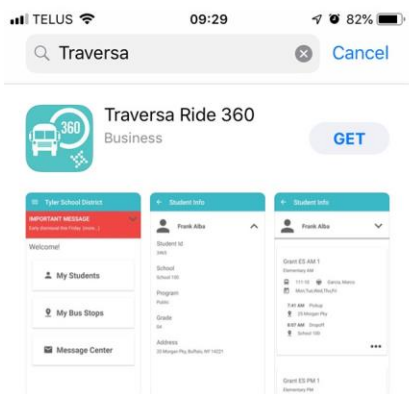

For more information:
Mme Suzelle Brault
(780) 837-3266