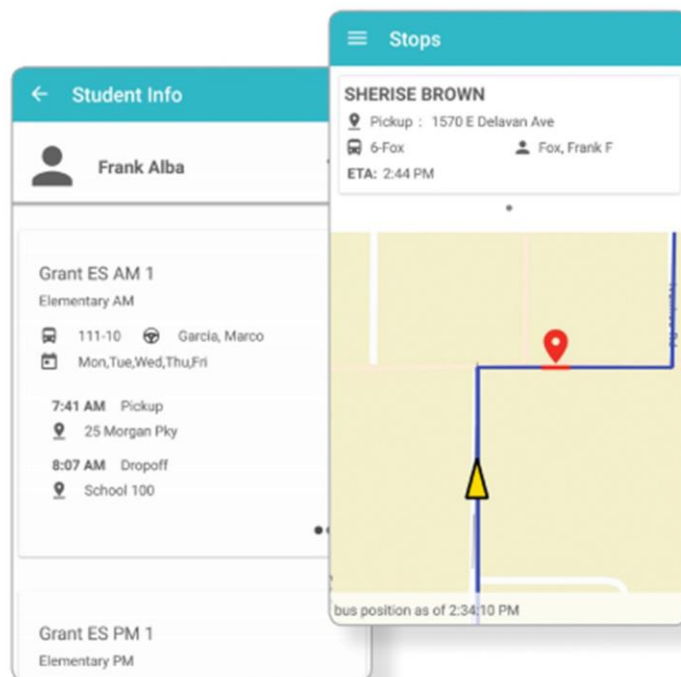

For more information:
Mme Suzelle Brault
(780) 837-3266